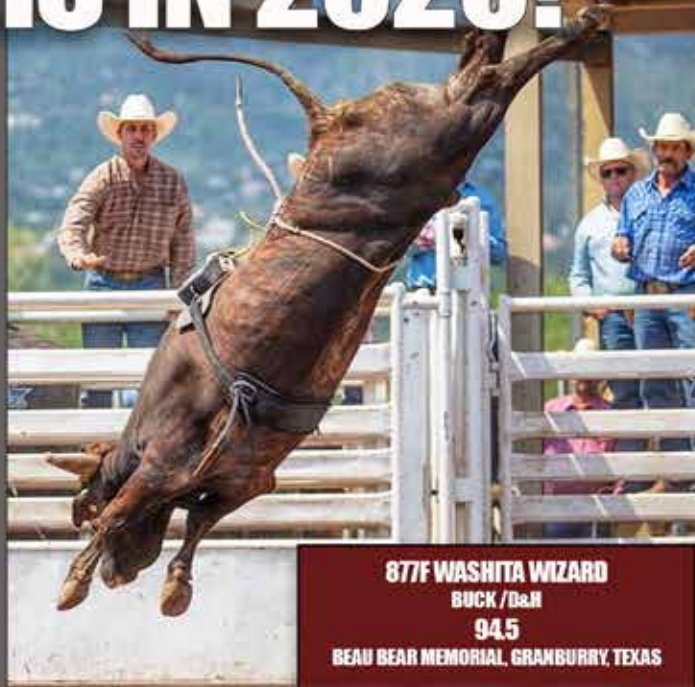

877F WASHITA WIZARD
BUCK /D&H
94.5
BEAU BEAR MEMORIAL, GRAMBURRY, TEXAS