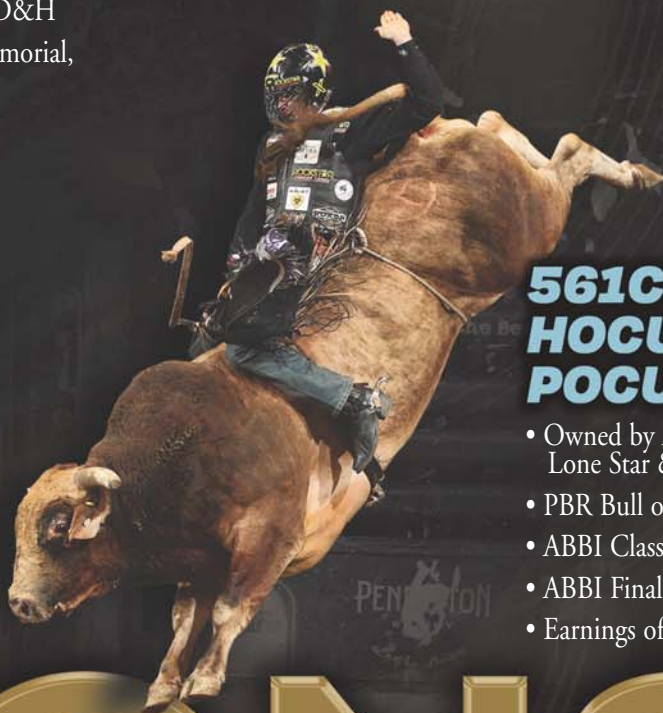

**561C
HOCUS
POCUS**

- Owned by Almand, D&H, Lone Star & Outlaw
- PBR Bull of the Finals
- ABBI Classic Champion
- ABBI Finals Champion
- Earnings of $361,000+

MPIONS